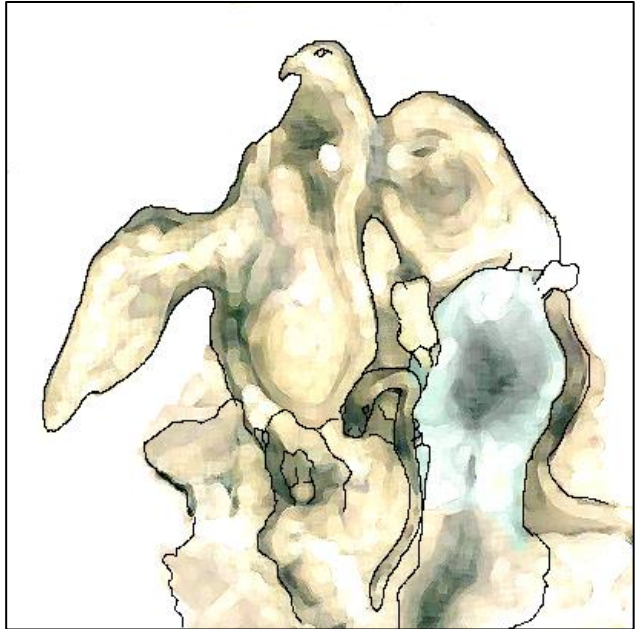

# Eagle Geoglyph

*The Churubusco flag symbol, Mexico, 1847.*

*Outlined Using Adobe PhotoShop with Reduction of the Intensities and Background, J. White.*

Eagle Geoglyph Head - rotated to be upright, Google Maps.

Right Wing with Road, Google Maps

Eagle Geoglyph - rotated to be upright, 35 miles across, Google Maps.

Right Feathered Wing Tip, Google Maps.